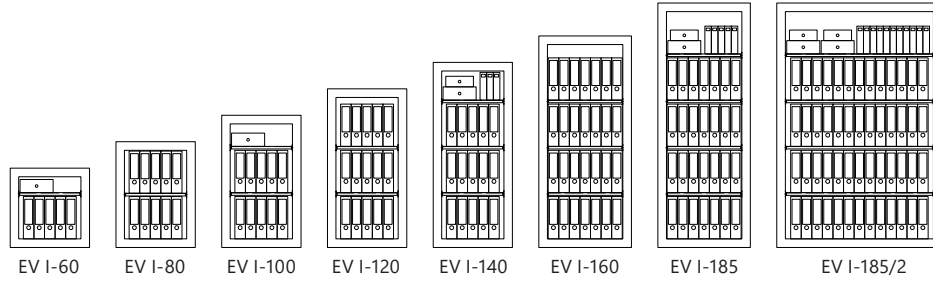

LOCKING

High security double-bit key lock
2 keys (95 mm)

PAINTING

Light gray, RAL 7035
(special painting according to RAL colors for an extra charge)

INSURABLE

Individual agreement

HIGH SECURITY SAFES

HIGH SECURITY SAFE EV I

Model	External dim. in mm			Internal dim. in mm			Door light		Number Shelves	Door 1/2-leaf	Number Files	Volume (Liter)	Weight (Kg)
	Height	Width	Depth	Height	Width	Depth	Height	Width					
EV I-60	600	600	500	470	460	360	470	460	1	1-leaf	5	77	129
EV I-80	800	600	500	670	460	360	670	460	2	1-leaf	10	111	165
EV I-100	1000	600	500	870	460	360	870	460	2	1-leaf	10	144	185
EV I-120	1200	600	500	1070	460	360	1070	460	3	1-leaf	15	177	240
EV I-140	1400	600	500	1270	460	360	1270	460	3	1-leaf	15	210	260
EV I-160	1600	700	500	1470	560	360	1470	560	3	1-leaf	28	298	330
EV I-185	1850	700	500	1720	560	360	1720	560	4	1-leaf	32	337	410
EV I-185/2	1850	1250	500	1720	1110	360	1720	1110	4	2-leafs	52	667	695